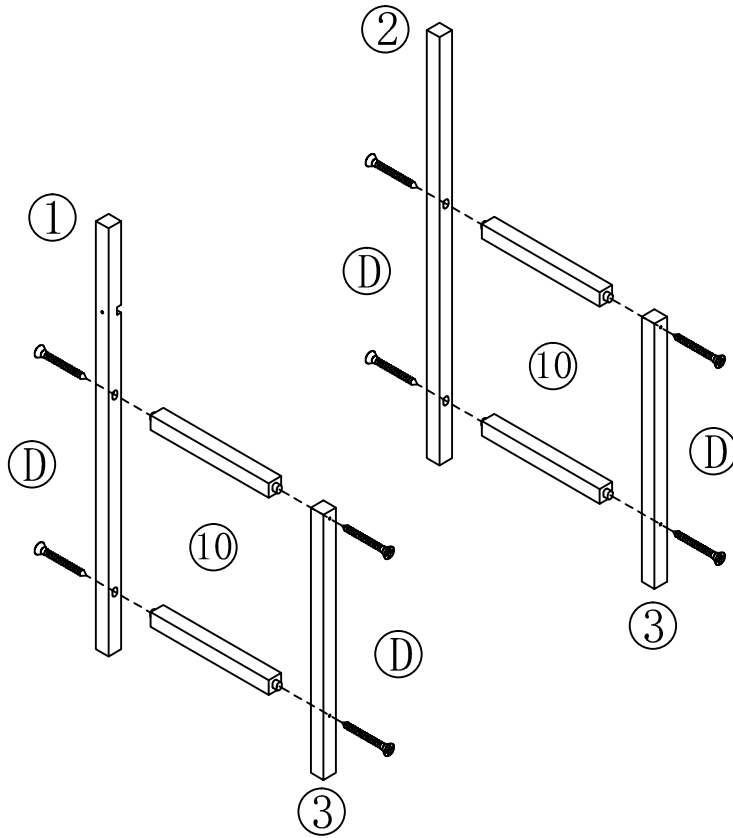

Mud Kitchen

ART. NR. 7850059

1		1PC	7		1PC
2		1PC	8	 400mm	1PC
3		2PCS	9		1PC
4		1PC	10		4PCS
5		1PC	11	 340mm	2PCS
6		1PC	12		1PC

13	 <p>770mm</p>	3PCS	D	 <p>4x50mm</p>	8PCS
A		2PCS	E		1PC
B	 <p>4x30mm</p>	48PCS	F		1PC
C	 <p>4x40mm</p>	2PCS	G		3PCS

1

1  X 1	2  X 1	3  X 2
10  X 4	D  4x50mm X 8	

2

13  770mm X 3	B  4x30mm X 12
---	--

3

4

5

6

7

7  X 1	9  X 1	B  4x30mm X 4	C  4x40mm X 2
---	---	---	---

8

8  400mm X 1	B  4x30mm X 4
--	---

9

10

Scan for terms
and conditions

+31(0)318 692 221
www.swingking.nl