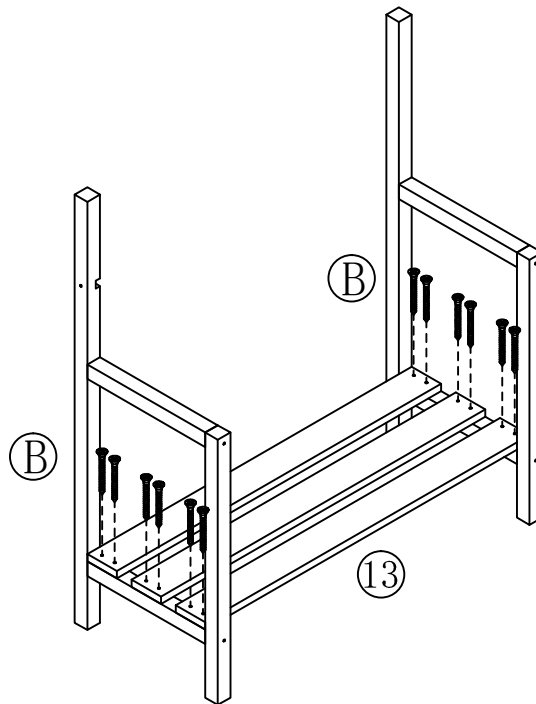

Mud Kitchen

ART. NR. 7850059

1		1PC	7		1PC
2		1PC	8	 400mm	1PC
3		2PCS	9		1PC
4		1PC	10		4PCS
5		1PC	11	 340mm	2PCS
6		1PC	12		1PC

13	 <p>770mm</p>	3PCS	D	 <p>4x50mm</p>	8PCS
A		2PCS	E		1PC
B	 <p>4x30mm</p>	48PCS	F		1PC
C	 <p>4x40mm</p>	2PCS	G		3PCS

1

1  X 1	2  X 1	3  X 2
10  X 4	D  4x50mm X 8	

2

13  770mm X 3	B  4x30mm X 12
---	--

3

4

5

6

7

7  X 1	9  X 1	B  4x30mm X 4	C  4x40mm X 2
---	---	---	---

8

8  400mm X 1	B  4x30mm X 4
--	---

9

10

Scan for terms
and conditions

+31(0)318 692 221
www.swingking.nl