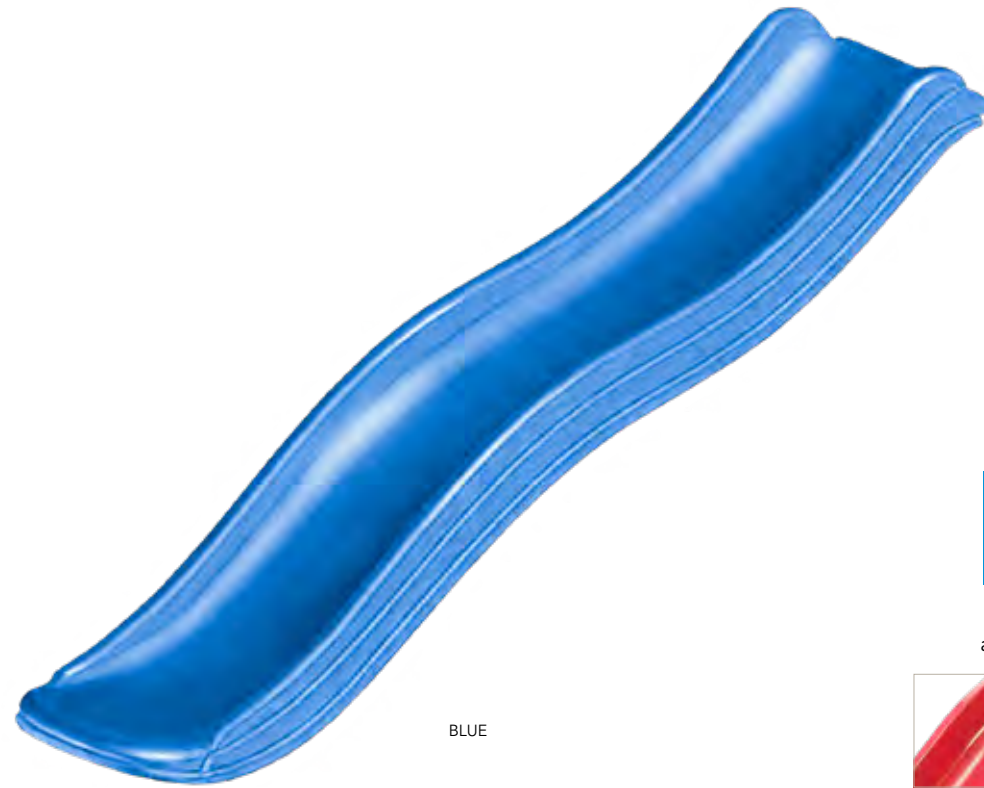

BLUE

Suitable as a water slide

RED

Slides in various colours

1.75m slide

Enrich the playground set with this strong 1,75 metre-long slide on a platform measuring 85-90 cm.