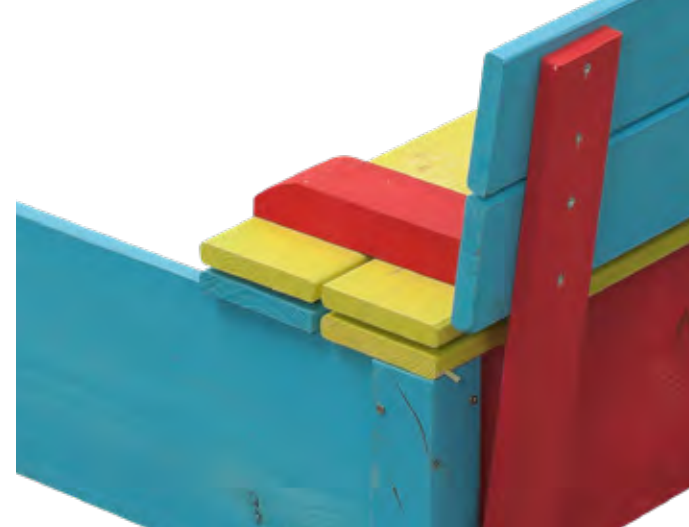

Properties

↕ Can be installed on an area of approx. 15 m².

✂ 120 x 120 x 18 cm

☺ 3-8 years old.

NAME	EAN-CODE	ART. NO.
Ibiza	8720701436428	7850136

Coloured sandpit

Sepp

Attractive coloured sandpit made from impregnated wood, with two lids that transform into two useful benches when opened. Does not have a floor.