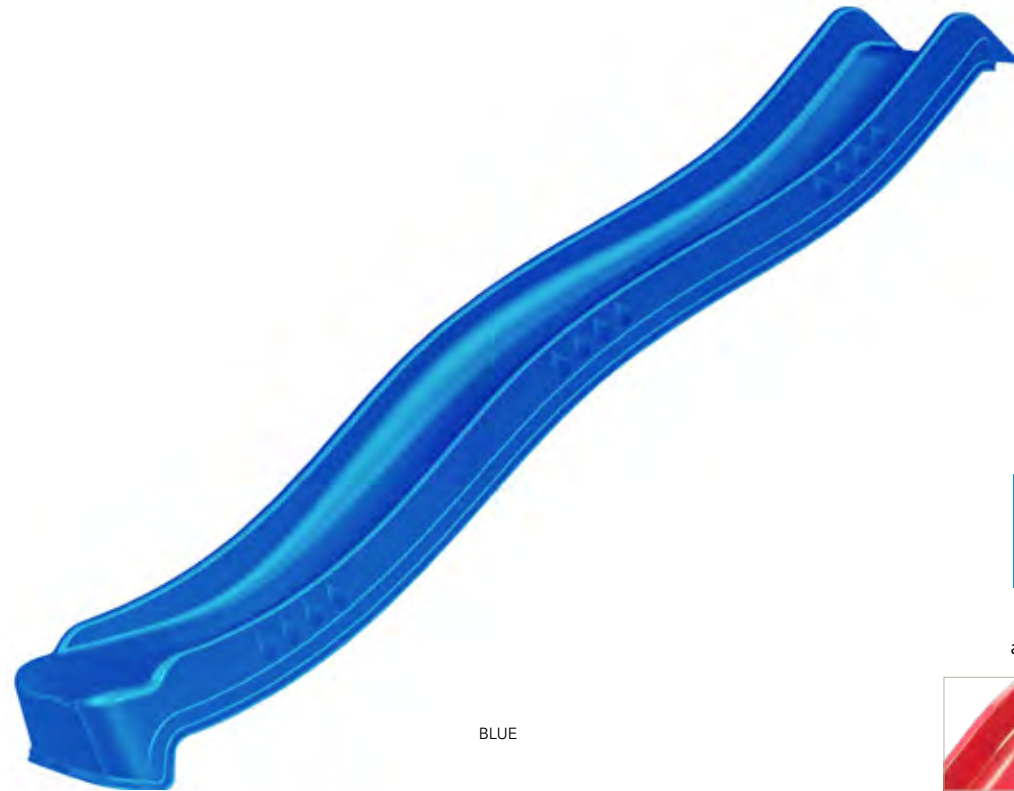

BLUE

Suitable as a water slide

RED

Slides in various colours

2.65m slide

Enrich the playground set with this strong 2,65 metre-long slide on a platform measuring 150 cm.