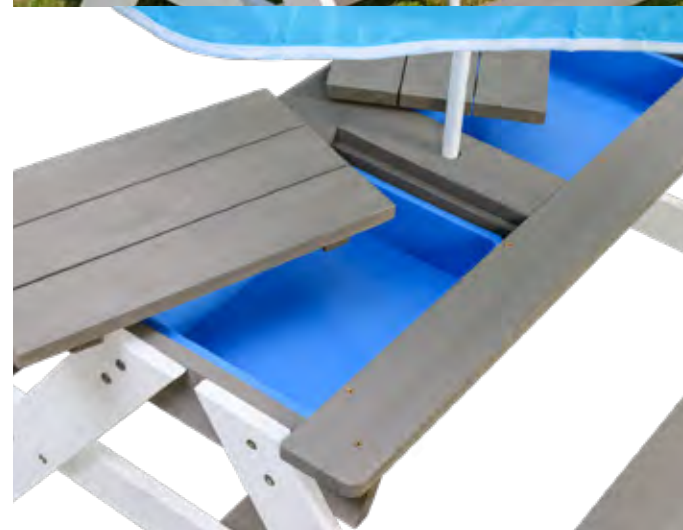

✂ ✂ 110 x 37 x 122 cm

😊 2-5 years old.

NAME	EAN-CODE	ART. NO.
Mudkitchen Deluxe	8720701438064	7850058

Playhouse

Picnic table

Picnic table Waterfun comes with a parasol and with two plastic bins. That can be filled with water or sand.

**Material**

Coloured FSC® wood that requires no further treatment.

Extra options

The parasol gives the option that the children do not sit in the blazing sun. The tray can be filled with water and/or sand. This allows children to play with mud.