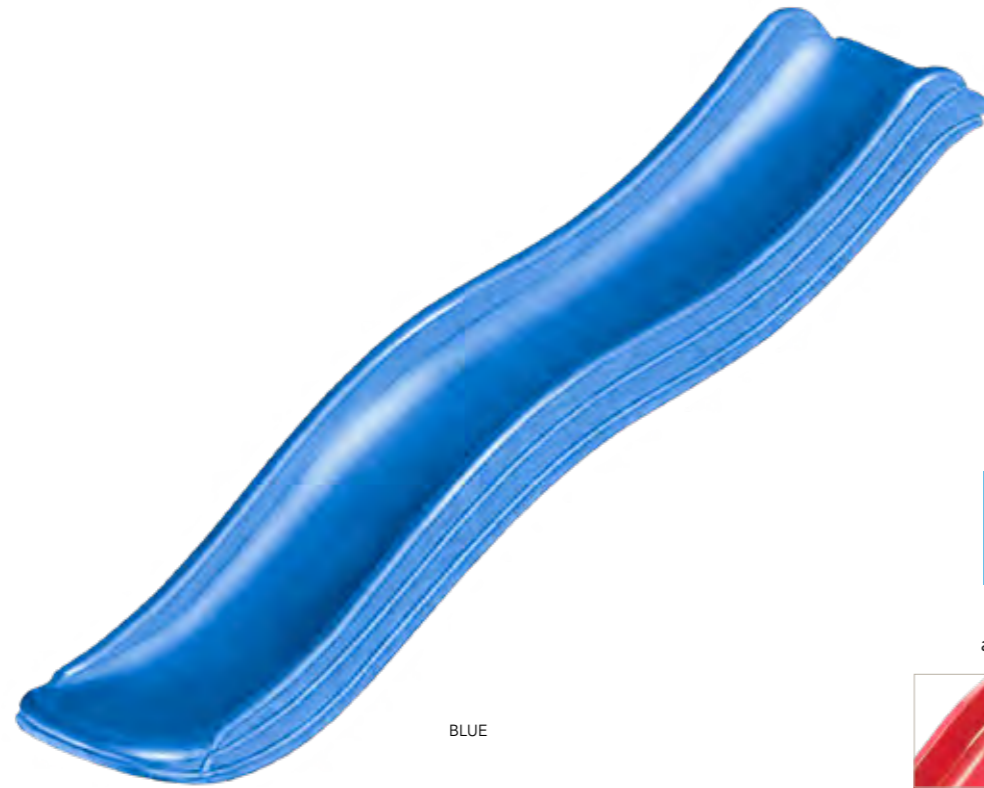

BLUE

Suitable as a water slide

RED

Slides in various colours

1.75m slide

Enrich the playground set with this strong 1.75 metre-long slide on a platform measuring 85-90 cm.