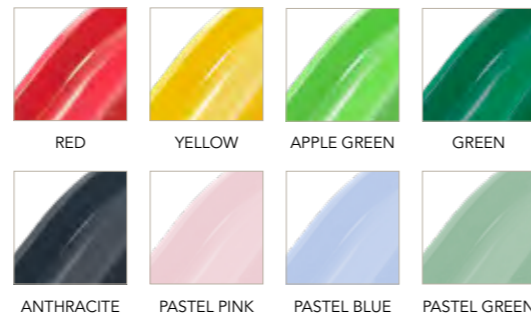

Material

HDPE plastic

Extra options

Create a fun water slide with the mains connection!

Properties

✂ 220 x 47 cm (7,2 x 1,5 ft.)

😊 3 - 12 years old

NAME	EAN-CODE	ART. NO.
Blue 2.2 m (8 ft.)*	8720701430112	2554062
Red 2.2 m (8 ft.)*	8720701430143	2554068
Yellow 2.2 m (8 ft.)*	8720701430129	2554064
Apple green 2.2 m (8 ft.)*	8720701430150	2554070
Green 2.2 m (8 ft.)*	8720701430136	2554066
Anthracite 2.2 m (8 ft.)*	8720701437692	2554087
Pastel pink 2.2 m (8 ft.)	8720701437708	2554406
Pastel blue 2.2 m (8 ft.)	8720701437715	2554407
Pastel green 2.2 m (8 ft.)	8720701437722	2554408

* foamed