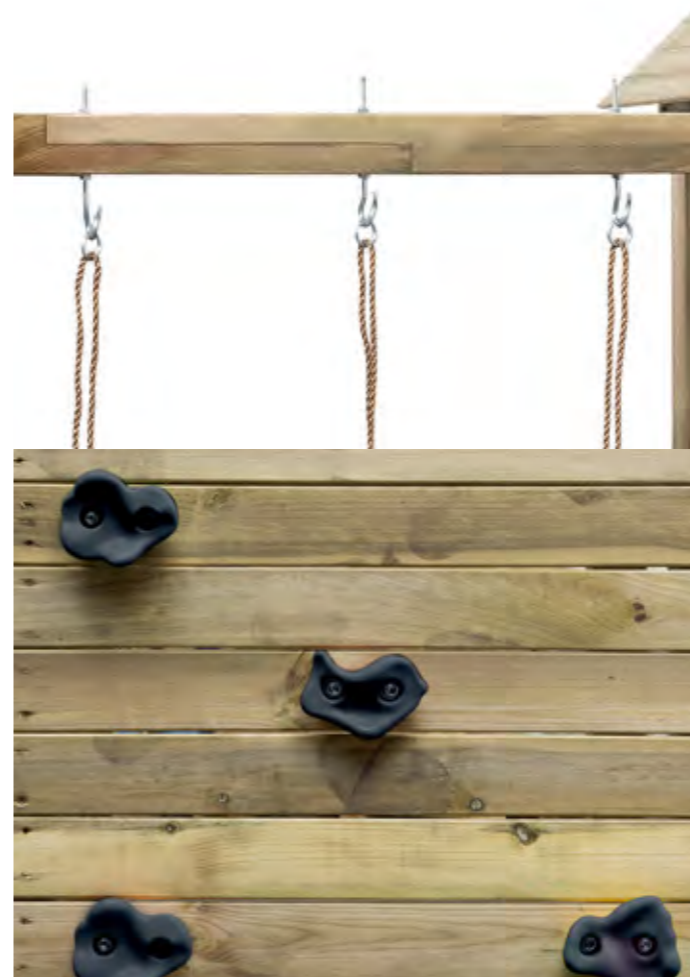

PASTEL BLUE

Playground set

Maria

Playground set Maria is made of square wood and has a double swing. On the tower is a 1.75 meter slide and climbing rocks. The swing seats are height adjustable.

ANTHRACITE PASTEL PINK
PASTEL BLUE PASTEL GREEN