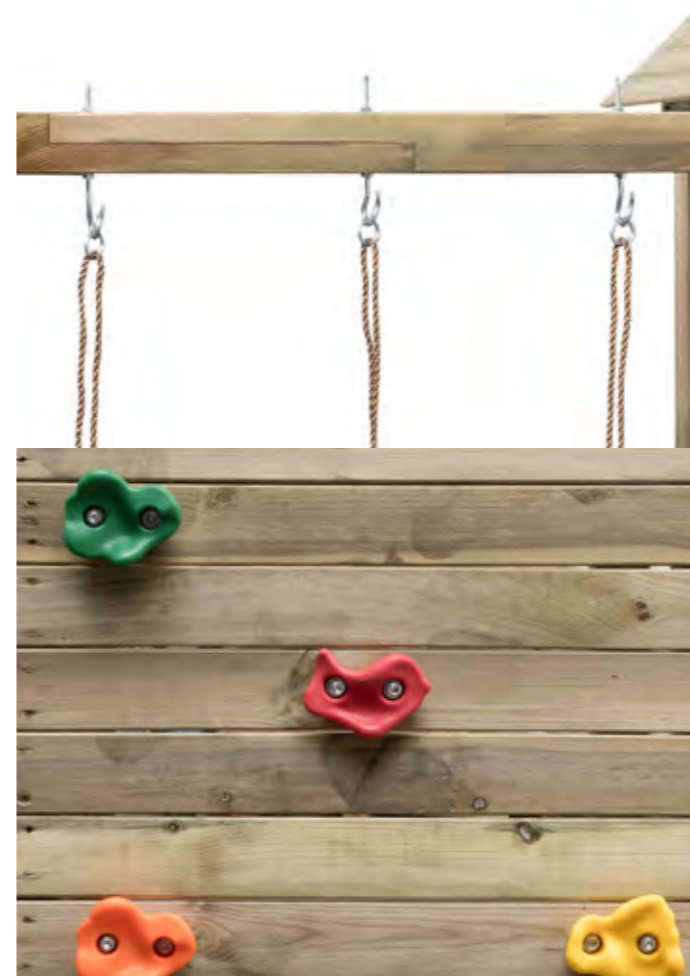

TIP

The use of ground anchors is recommended for this playground set.
(not included)

Material

Strong, impregnated PEFC® certified wood that lasts for years. Due to the production process of square wood, the chance of surface cracks is low. This process is more laborious but makes the wood more sustainable.

Extra options

Create a fun water slide with the mains connection! The space under the tower can be used as a sandpit. Nice to extend with other accessories, e.g. a phone or binoculars. Discover the possibilities in the individual playground accessories, from page 99.

Properties

- 📏 Can be installed on an area of approx. 30 m²
- 📏 300 x 235 x 212 cm

😊 3 - 8 years old

NAME	EAN-CODE	ART. NO.
Blue	8720701430587	7850048
Red	8720701430624	7850048.RD
Yellow	8720701430600	7850048.GL
Apple green	8720701430594	7850048.AG
Green	8720701430617	7850048.GR