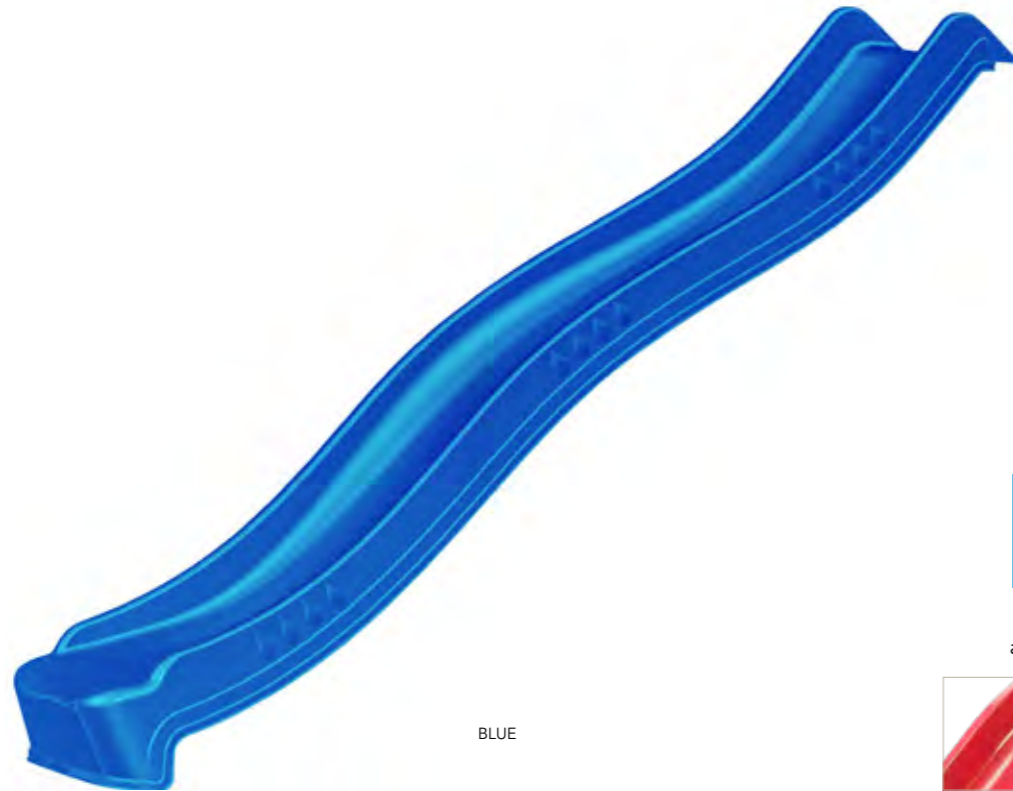

BLUE

Suitable as a water slide

RED

Slides in various colours

2.75m slide

Enrich the playground set with this strong 2.65 metre-long slide on a platform measuring 150 cm.