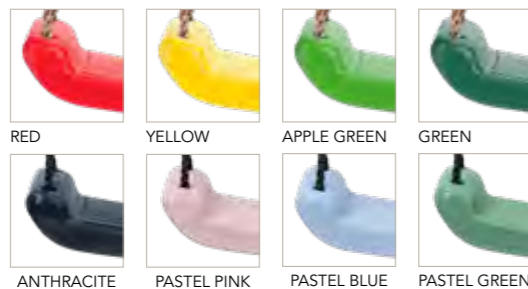

Material

HDPE plastic

Extra options

Create a fun water slide with the mains connection!

Properties

✂ 300 x 50 cm (9,8 x 1,4 ft.)

😊 3 - 12 years old

| NAME | EAN-CODE | ART. NO. |
|---------------------------|---------------|----------|
| Blue 3 m (10 ft.) | 8717306717151 | 2554102 |
| Yellow 3 m (10 ft.) | 8717306717168 | 2554104 |
| Green 3 m (10 ft.) | 8717306717175 | 2554106 |
| Red 3 m (10 ft.) | 8717306717199 | 2554108 |
| Apple green 3 m (10 ft.) | 8717306719780 | 2554110 |
| Violet 3 m (10 ft.) | 8717306719797 | 2554022 |
| Turquoise 3 m (10 ft.) | 8717306719797 | 2554024 |
| Anthracite 3 m (10 ft.) | 8720701437777 | 2554036 |
| Pastel pink 3 m (10 ft.) | 8720701437784 | 2554038 |
| Pastel blue 3 m (10 ft.) | 8720701437791 | 2554039 |
| Pastel green 3 m (10 ft.) | 8720701437807 | 2554040 |

Accessories

To your own taste

An extra swing? A new hand grip set? Endless possibilities with the wide range of extra sets and accessories.

BLUE

BLUE

YELLOW

Swing seat plastic

| EAN-CODE | ART. NO. |
|---------------|----------|
| 8717306716031 | 2521016 |
| 8717306712231 | 2521010 |
| 8717306717526 | 2521027 |
| 8717306719735 | 2521028 |
| 8717306719704 | 2521034 |