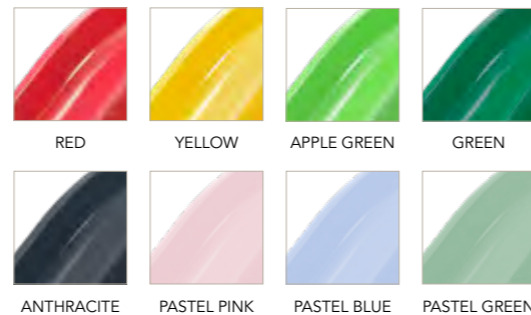

1.2m slide

Enrich the playground set with this strong 1.2 metre-long slide on a platform measuring 60.

Material

HDPE plastic

Properties

✂ 120 x 40 cm (3,9 x 1,3 ft.)

☺ 3 - 12 years old

NAME	EAN-CODE	ART. NO.
Blue 1.2 m (4 ft.)*	8720701430013	2554242
Red 1.2 m (4 ft.)*	8720701430044	2554248
Yellow 1.2 m (4 ft.)*	8720701430020	2554244
Apple green 1.2 m (4 ft.)*	8720701430051	2554250
Green 1.2 m (4 ft.)*	8720701430037	2554246
Anthracite 1.2 m (4 ft.)*	8720701436381	2554267
Pastel pink 1.2 m (4 ft.)	8720701437623	2554272
Pastel blue 1.2 m (4 ft.)	8720701437630	2554273
Pastel green 1.2 m (4 ft.)	8720701437647	2554274

* foamed